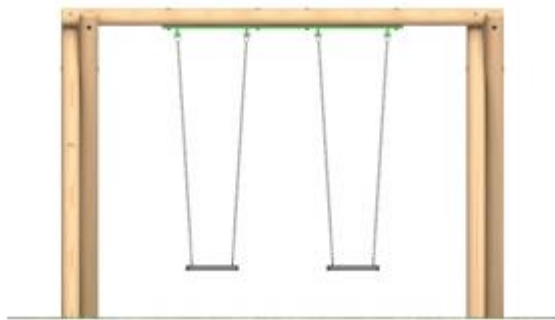

**Proposed Play Equipment Options (costs -**

Swings plus  
Climbing.xlsx

**AcePlay Ltd**

**Bouldering Wall**

Large and challenging bouldering wall for children aged 7 years and over.

**Double Swings**

Manufactured using heavy duty rubber flat seats, galvanised or stainless steel chain sets and pressure treated/planed redwood timber frames.

**Ray Parry - Timber flat swing**  
Safer Surfacing: 21m<sup>2</sup>

Minimum Area Required: 7m x 3.7m  
CFH: 1.5m      Age Suitability: 4-10 Years

**Ray Parry – Sleeper Climb Wall**

A Large Climb Wall standing 3m High and 4 metres wide.

**Sovereign** - 2.4m Log Swing with Flat Seats

**Sovereign** - Everest Climbing Wall

**Wicksteed**

Bouldering Wall - 2.5m Single Side Module

2.4m Log Swing c/w Flat Seats